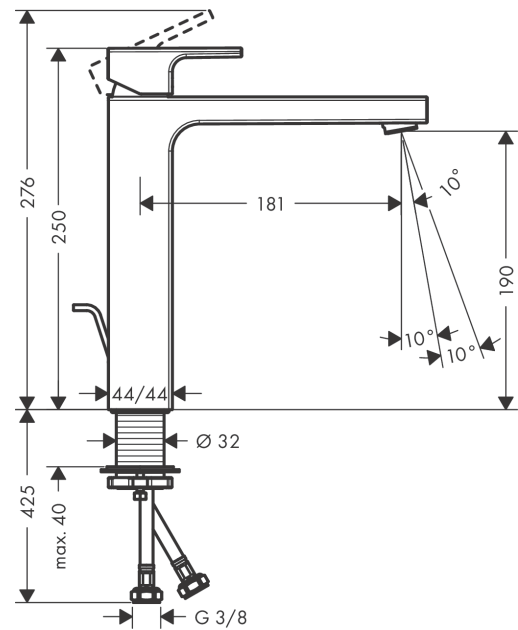

Vernis Shape

Single lever basin mixer 190 with metal pop-up waste set

Surfaces: **Chrome** Article Number: **71590000**

Description

product features

- consists of: single lever basin mixer, waste set
- ComfortZone 190
- projection 110 mm
- spray type: normal spray
- swiveling spray former
- maximum flow rate at 3 bar: 5 l/min
- ceramic cartridge
- with isolated water conduction - without contact with nickel and lead
- suitable for continuous flow water heaters
- pop-up waste set G 1¼
- material waste set: metal
- connection type: G ¾ connections
- connection dimension: DN15

Technology

Product image

Scale drawing

Vernis Shape
Single lever basin mixer 190 with metal pop-up waste set
 Surfaces: **Chrome** Article Number: **71590000**

Flowchart

Vernis Shape
Single lever basin mixer 190 with metal pop-up waste set
 Surfaces: **Chrome** Article Number: **71590000**

Exploded Drawing

Year of production: >07/21

Vernis Shape

Single lever basin mixer 190 with metal pop-up waste set

Surfaces: **Chrome** Article Number: **71590000**

Spare part list

Year of production: >07/21

Pos.	Description	Article Number	Price	PU
1	handle	93684000	-	1
2	screw cover	96338000	-	1
3	flange	93680000	-	1
4	nut	93686000	-	1
5	O-Ring 32x2	98193000	-	1
6	cartridge, assy	97685000	-	1
7	locking screw for handle	95140000	-	1
8	seal	98865000	-	1
9	aerator swivelling M24x1 (5 l/min)	93834000	-	1
10	seal	93687000	-	1
11	fixing set (Ø 32)	13961000	-	1
12	connection hose 600 mm M8x0,75 G3/8	96556000	-	1
13	O-ring 6,6x1,6	93019000	-	1
14	pull rod	93683000	-	1
a	pop up waste	94139000	-	1
b	lever arm 340mm (ball-Ø12mm)	96324000	-	1
c	fixation extension 35 mm	13898000	-	1