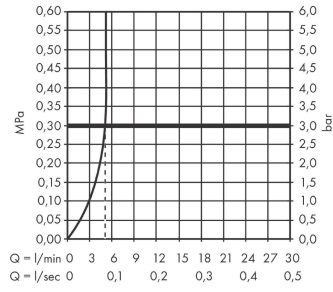

Vernis Shape

Single lever basin mixer 190 with metal pop-up waste set

Surfaces: **Chrome** Article Number: **71590000**

Description

product features

- consists of: single lever basin mixer, waste set
- ComfortZone 190
- projection 110 mm
- spray type: normal spray
- swiveling spray former
- maximum flow rate at 3 bar: 5 l/min
- ceramic cartridge
- with isolated water conduction - without contact with nickel and lead
- suitable for continuous flow water heaters
- pop-up waste set G 1¼
- material waste set: metal
- connection type: G ¾ connections
- connection dimension: DN15

Technology

Product image

Scale drawing

Vernis Shape
Single lever basin mixer 190 with metal pop-up waste set
 Surfaces: **Chrome** Article Number: **71590000**

Flowchart

Vernis Shape
Single lever basin mixer 190 with metal pop-up waste set
 Surfaces: **Chrome** Article Number: **71590000**