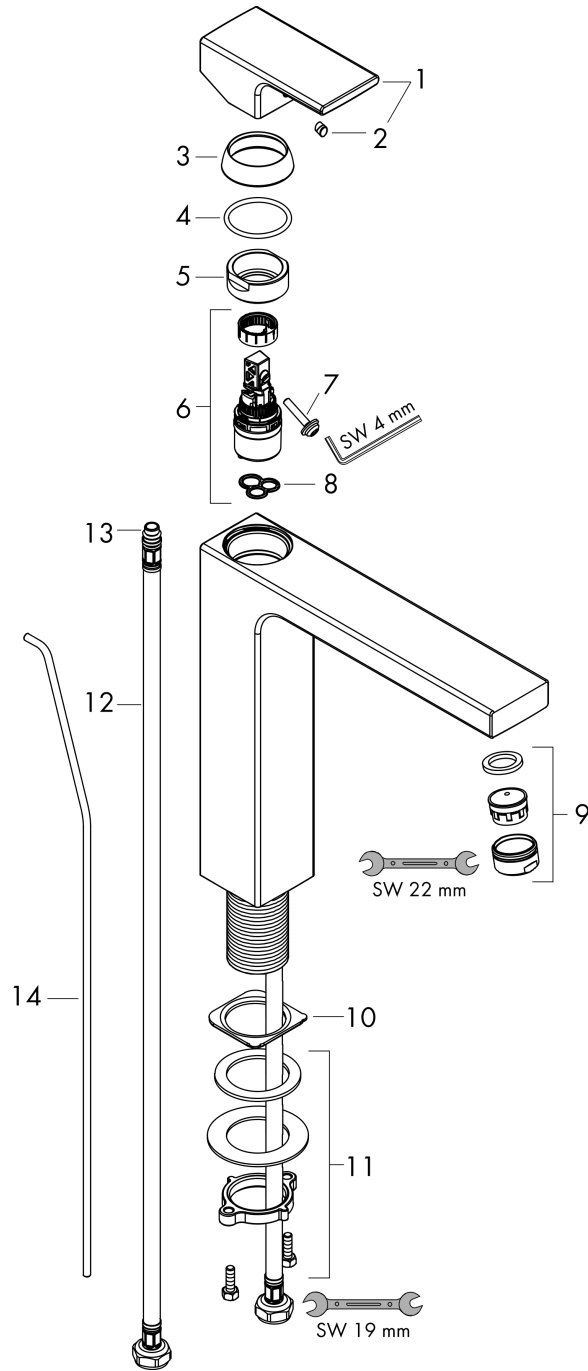

Vernis Shape

Single lever basin mixer 190 with metal pop-up waste set

Surfaces: **Chrome** Article Number: **71590000**

Description

product features

- consists of: single lever basin mixer, waste set
- ComfortZone 190
- projection 110 mm
- spray type: normal spray
- swiveling spray former
- maximum flow rate at 3 bar: 5 l/min
- ceramic cartridge
- with isolated water conduction - without contact with nickel and lead
- suitable for continuous flow water heaters
- pop-up waste set G 1¼
- material waste set: metal
- connection type: G ¾ connections
- connection dimension: DN15

Technology

Product image

Scale drawing

Vernis Shape
Single lever basin mixer 190 with metal pop-up waste set
 Surfaces: **Chrome** Article Number: **71590000**

Flowchart

Vernis Shape
Single lever basin mixer 190 with metal pop-up waste set
 Surfaces: **Chrome** Article Number: **71590000**

Exploded Drawing

Year of production: >07/21

Vernis Shape

Single lever basin mixer 190 with metal pop-up waste set

Surfaces: **Chrome** Article Number: **71590000**

Spare part list

Year of production: >07/21

Pos.	Description	Article Number	Price	PU
1	handle	93684000	-	1
2	screw cover	96338000	-	1
3	flange	93680000	-	1
4	nut	93686000	-	1
5	O-Ring 32x2	98193000	-	1
6	cartridge, assy	97685000	-	1
7	locking screw for handle	95140000	-	1
8	seal	98865000	-	1
9	aerator swivelling M24x1 (5 l/min)	93834000	-	1
10	seal	93687000	-	1
11	fixing set (Ø 32)	13961000	-	1
12	connection hose 600 mm M8x0,75 G3/8	96556000	-	1
13	O-ring 6,6x1,6	93019000	-	1
14	pull rod	93683000	-	1
a	pop up waste	94139000	-	1
b	lever arm 340mm (ball-Ø12mm)	96324000	-	1
c	fixation extension 35 mm	13898000	-	1